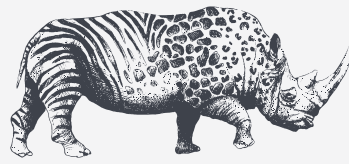

WHIMSICAL COLLECTION

Original paintings
by *Deziree Smith*

EST. 2013

ADMIT ONE

WILDLIFE HOTEL

cut outs

Puzzle links of hearts and soft swirls reflect the lasting impact of human actions on nature.